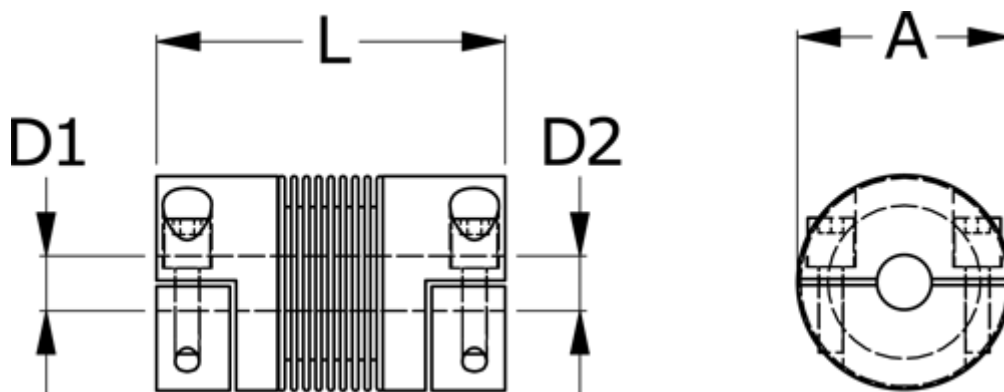

Data Sheet

Article number: 33302H00100310808

Description: Bellow coupling type 2H size10
Length 31 mm, bore 8/8 mm

Measures

A	= 15.5
D1	= 8
D2	= 8
L	= 31
Nom. torque NM (Tkn)	= 1